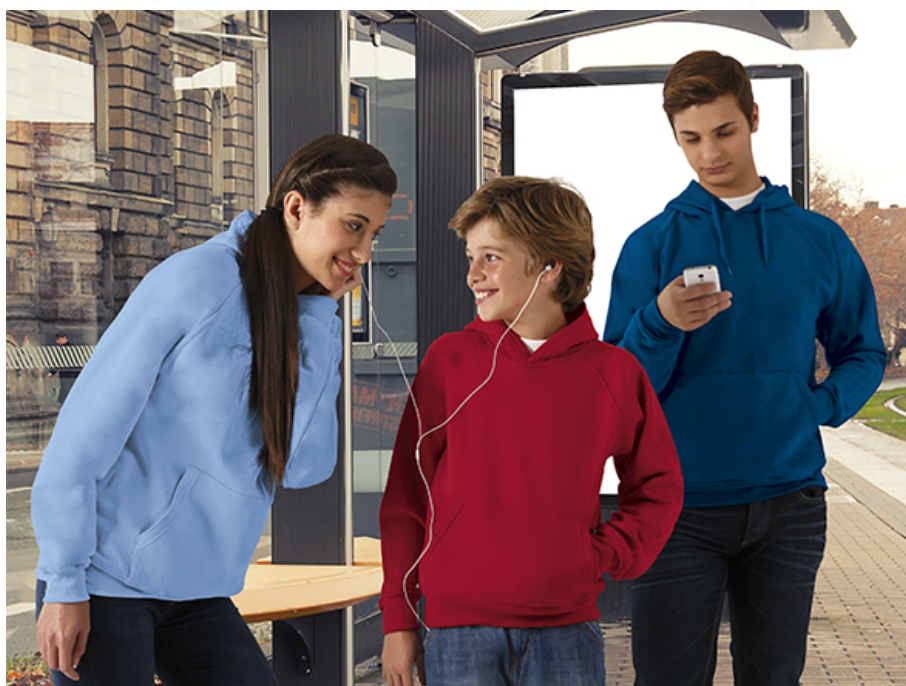

# sweatshirt STREET

<b>POLYESTER</b>  65%	<b>COTTON</b>  35%	<b>DENSITY</b>  320 g/m <sup>2</sup>	<b>BOX</b>  20 uds
-----------------------------	--------------------------	--	--------------------------

<b>BAG</b>  5 uds
-------------------------

**SYMBOLS MAINTENANCE:**

65% polyester, 35% cotton. 320 grs/m<sup>2</sup> brushed fleece fabric inside. Double fabric hood. Kangaroo pocket. Adjustable drawstring on the hood (except children sizes). Raglan long sleeves. Ribbed cuffs and waist. Top stitching on sleeves, cuffs and waist. 20 units per box. 5 units per package: 1 size, 1 color.